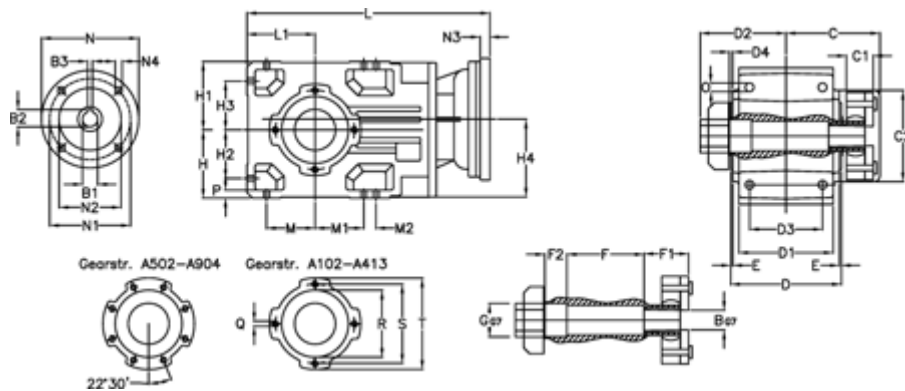

Article number: 29600201816125  
 Description: Bevel helical gearbox  
 A202QF25-18,1-P71B5

## Measures

B = 25	D1 = 110	F2 = 36	L = 306.0	N3 = -
B1 = 14	D2 = 60	G = 32	L1 = 80	N4 = M8x16
B2 = 16.3	D3 = 90	GA = 14,5 NM	M = 60.0	O = 9.5
B3 = 5	d4 = 4.5	H = 80	M1 = 60.0	P = 9
C = 89.5	Description = A202QF-xx-P71 B5	H1 = 80	M2 = -	Q = M8x15
C1 = 23	E = 3.0	H2 = 60.0	N = 160	R = 95
C2 = 72.0	F = 77.5	H3 = 60.0	N1 = 130	S = 115
D = 136	F1 = 36.0	H4 = 93.0	N2 = 110	T = 140